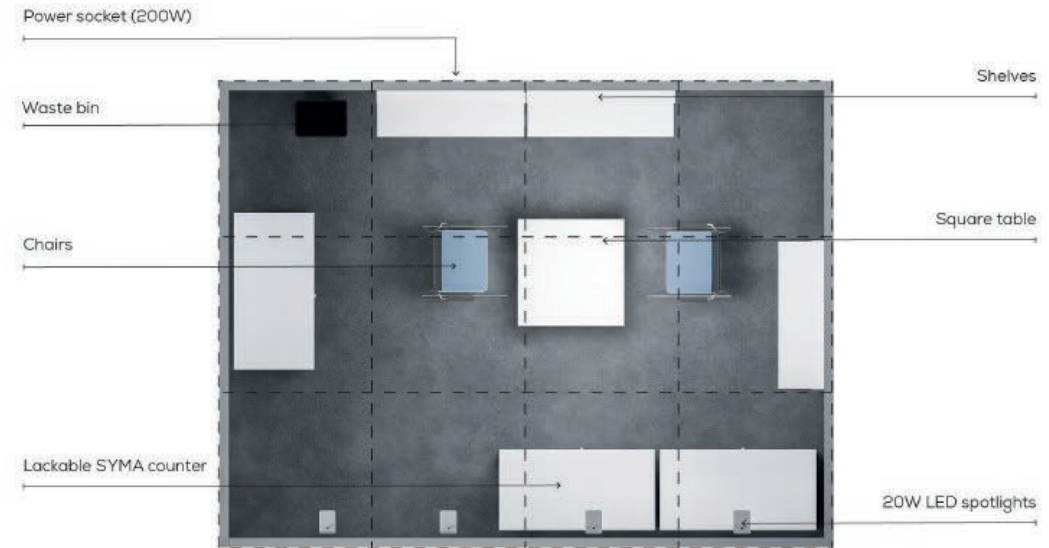

# Packaging and Technology Pavilion Booth

9 SQM

STAND DETAILS: 2 SIDES OPEN

PLAN LAYOUT 2 SIDE OPEN

**STRUCTURE**

- S1 - SYMA xwall structure
- S2 - SYMA xwall standard panel
- S3 - SYMA xwall profile with capping
- S4 - Furniture Package
  - 2 Qty: SYMA strike chairs (CI-1)
  - 1 Qty: Square table (D2-A)
  - 2 Qty: Lockable SYMA counter
  - 4 Qty: Shelves
  - 1 Qty: Waste basket (H8)
  - 1 Qty: Power socket (200W) (EF6-S)
  - 3 Qty: 20W LED spotlight (EF2-S)
- S5 - Exhibition grey carpet (#2064)

**GRAPHIC DETAILS**

- G1 - Exhibitor name and stand number vinyl cut out. (Fascia graphic is subject to change)

1 SIDE OPEN

2 SIDES OPEN

3 SIDES OPEN

# Packaging and Technology Pavilion Booth

12 SQM

STAND DETAILS: 2 SIDES OPEN

PLAN LAYOUT 2 SIDE OPEN

## STRUCTURE

S1 - SYMA xwall structure

S2 - SYMA xwall standard panel

S3 - SYMA xwall profile with capping

S4 - Furniture Package

- 2 Qty: SYMA strike chairs (C1-1)

- 1 Qty: Square table (D2-A)

- 3 Qty: Lockable SYMA counter