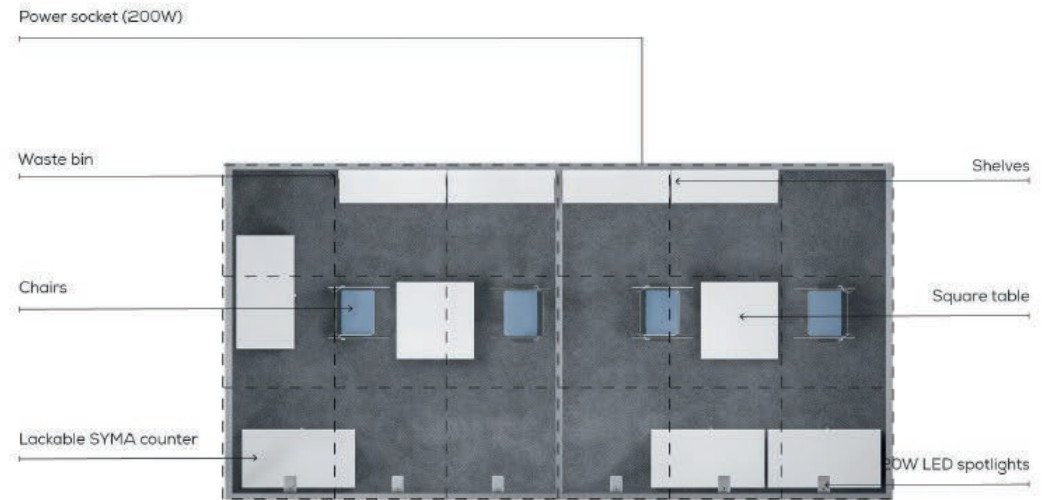

## GRAPHIC DETAILS

G1 - Exhibitor name and stand number vinyl cut out. (Fascia graphic is subject to change)

1 SIDE OPEN

2 SIDES OPEN

3 SIDES OPEN

# Packaging and Technology Pavilion Booth

18 SQM

STAND DETAILS: 2 SIDES OPEN

PLAN LAYOUT 2 SIDE OPEN

## STRUCTURE

- S1 - SYMA xwall structure
- S2 - SYMA xwall standard panel
- S3 - SYMA xwall profile with capping

- S4 - Furniture Package
  - 4 Qty: SYMA strike chairs (CI-1)
  - 2 Qty: Square table (D2-A)
  - 4 Qty: Lockable SYMA counter
  - 8 Qty: Shelves
  - 2 Qty: Waste basket (H8)
  - 2 Qty: Power socket (200W) (EF6-S)
  - 6 Qty: 20W LED spotlight (EF2-S)